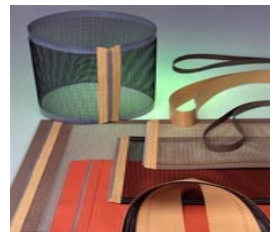

High Performance PTFE & Silicone Coated Products

Experience Counts!

Your source for Fluorglas*
PTFE coated fiberglass yarns, sewing thread,
braided tie cord & lacing tape
with over 60 years of continuity !

Dodge Fibers → Oak/Fluorglas → W.F. Lake Corp.

PTFE/Fiberglass Yarn

PTFE/Fiberglass Braid

PTFE/Fiberglass Thread

Fabrics & Tapes

PTFE/Fiberglass Belts

W.F. LAKE CORP., 65 Park Road, Glens Falls, NY 12804
Tel: (518) 798-9934 . Tel: (800) 428-1162. Fax: (518) 798-9936. E-mail: info@wflake.com
www.wflake.com