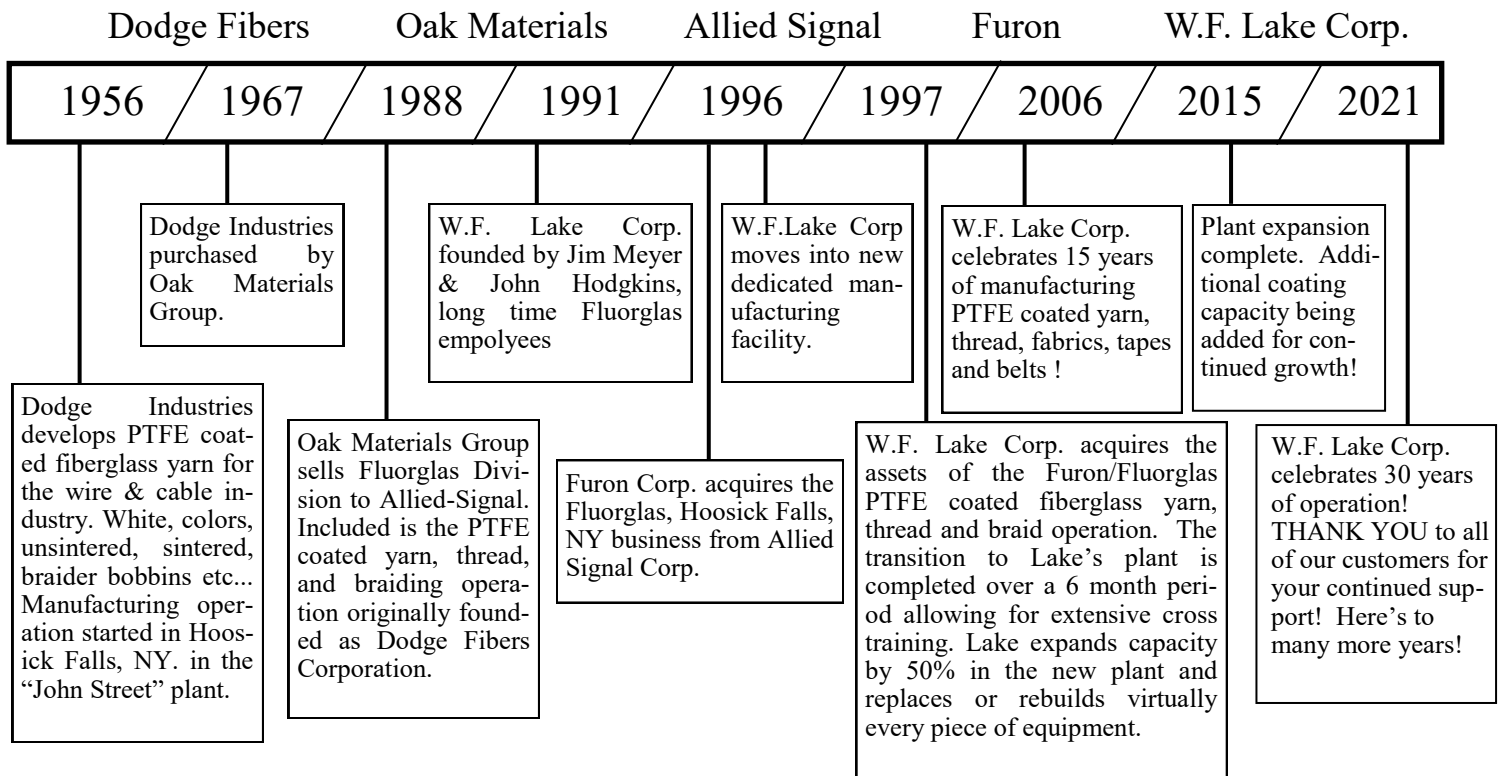

High Performance PTFE & Silicone Coated Products

Experience Counts!

Your source for Fluorglas*
PTFE coated fiberglass yarns, sewing thread,
braided tie cord & lacing tape
with over 60 years of continuity !

Dodge Fibers → Oak/Fluorglas → W.F. Lake Corp.

PTFE/Fiberglass Yarn

PTFE/Fiberglass Braid

PTFE/Fiberglass Thread

Fabrics & Tapes

PTFE/Fiberglass Belts

W.F. LAKE CORP., 65 Park Road, Glens Falls, NY 12804
Tel: (518) 798-9934 . Tel: (800) 428-1162. Fax: (518) 798-9936. E-mail: info@wflake.com
www.wflake.com