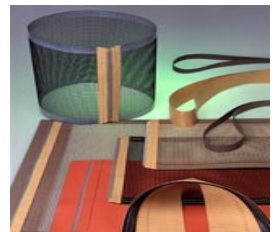

PTFE/Fiberglass Yarn

PTFE/Fiberglass Braid

PTFE/Fiberglass Thread

Fabrics & Tapes

PTFE/Fiberglass Belts

W.F. LAKE CORP., 65 Park Road, Glens Falls, NY 12804  
Tel: (518) 798-9934 . Tel: (800) 428-1162. Fax: (518) 798-9936. E-mail: info@wflake.com